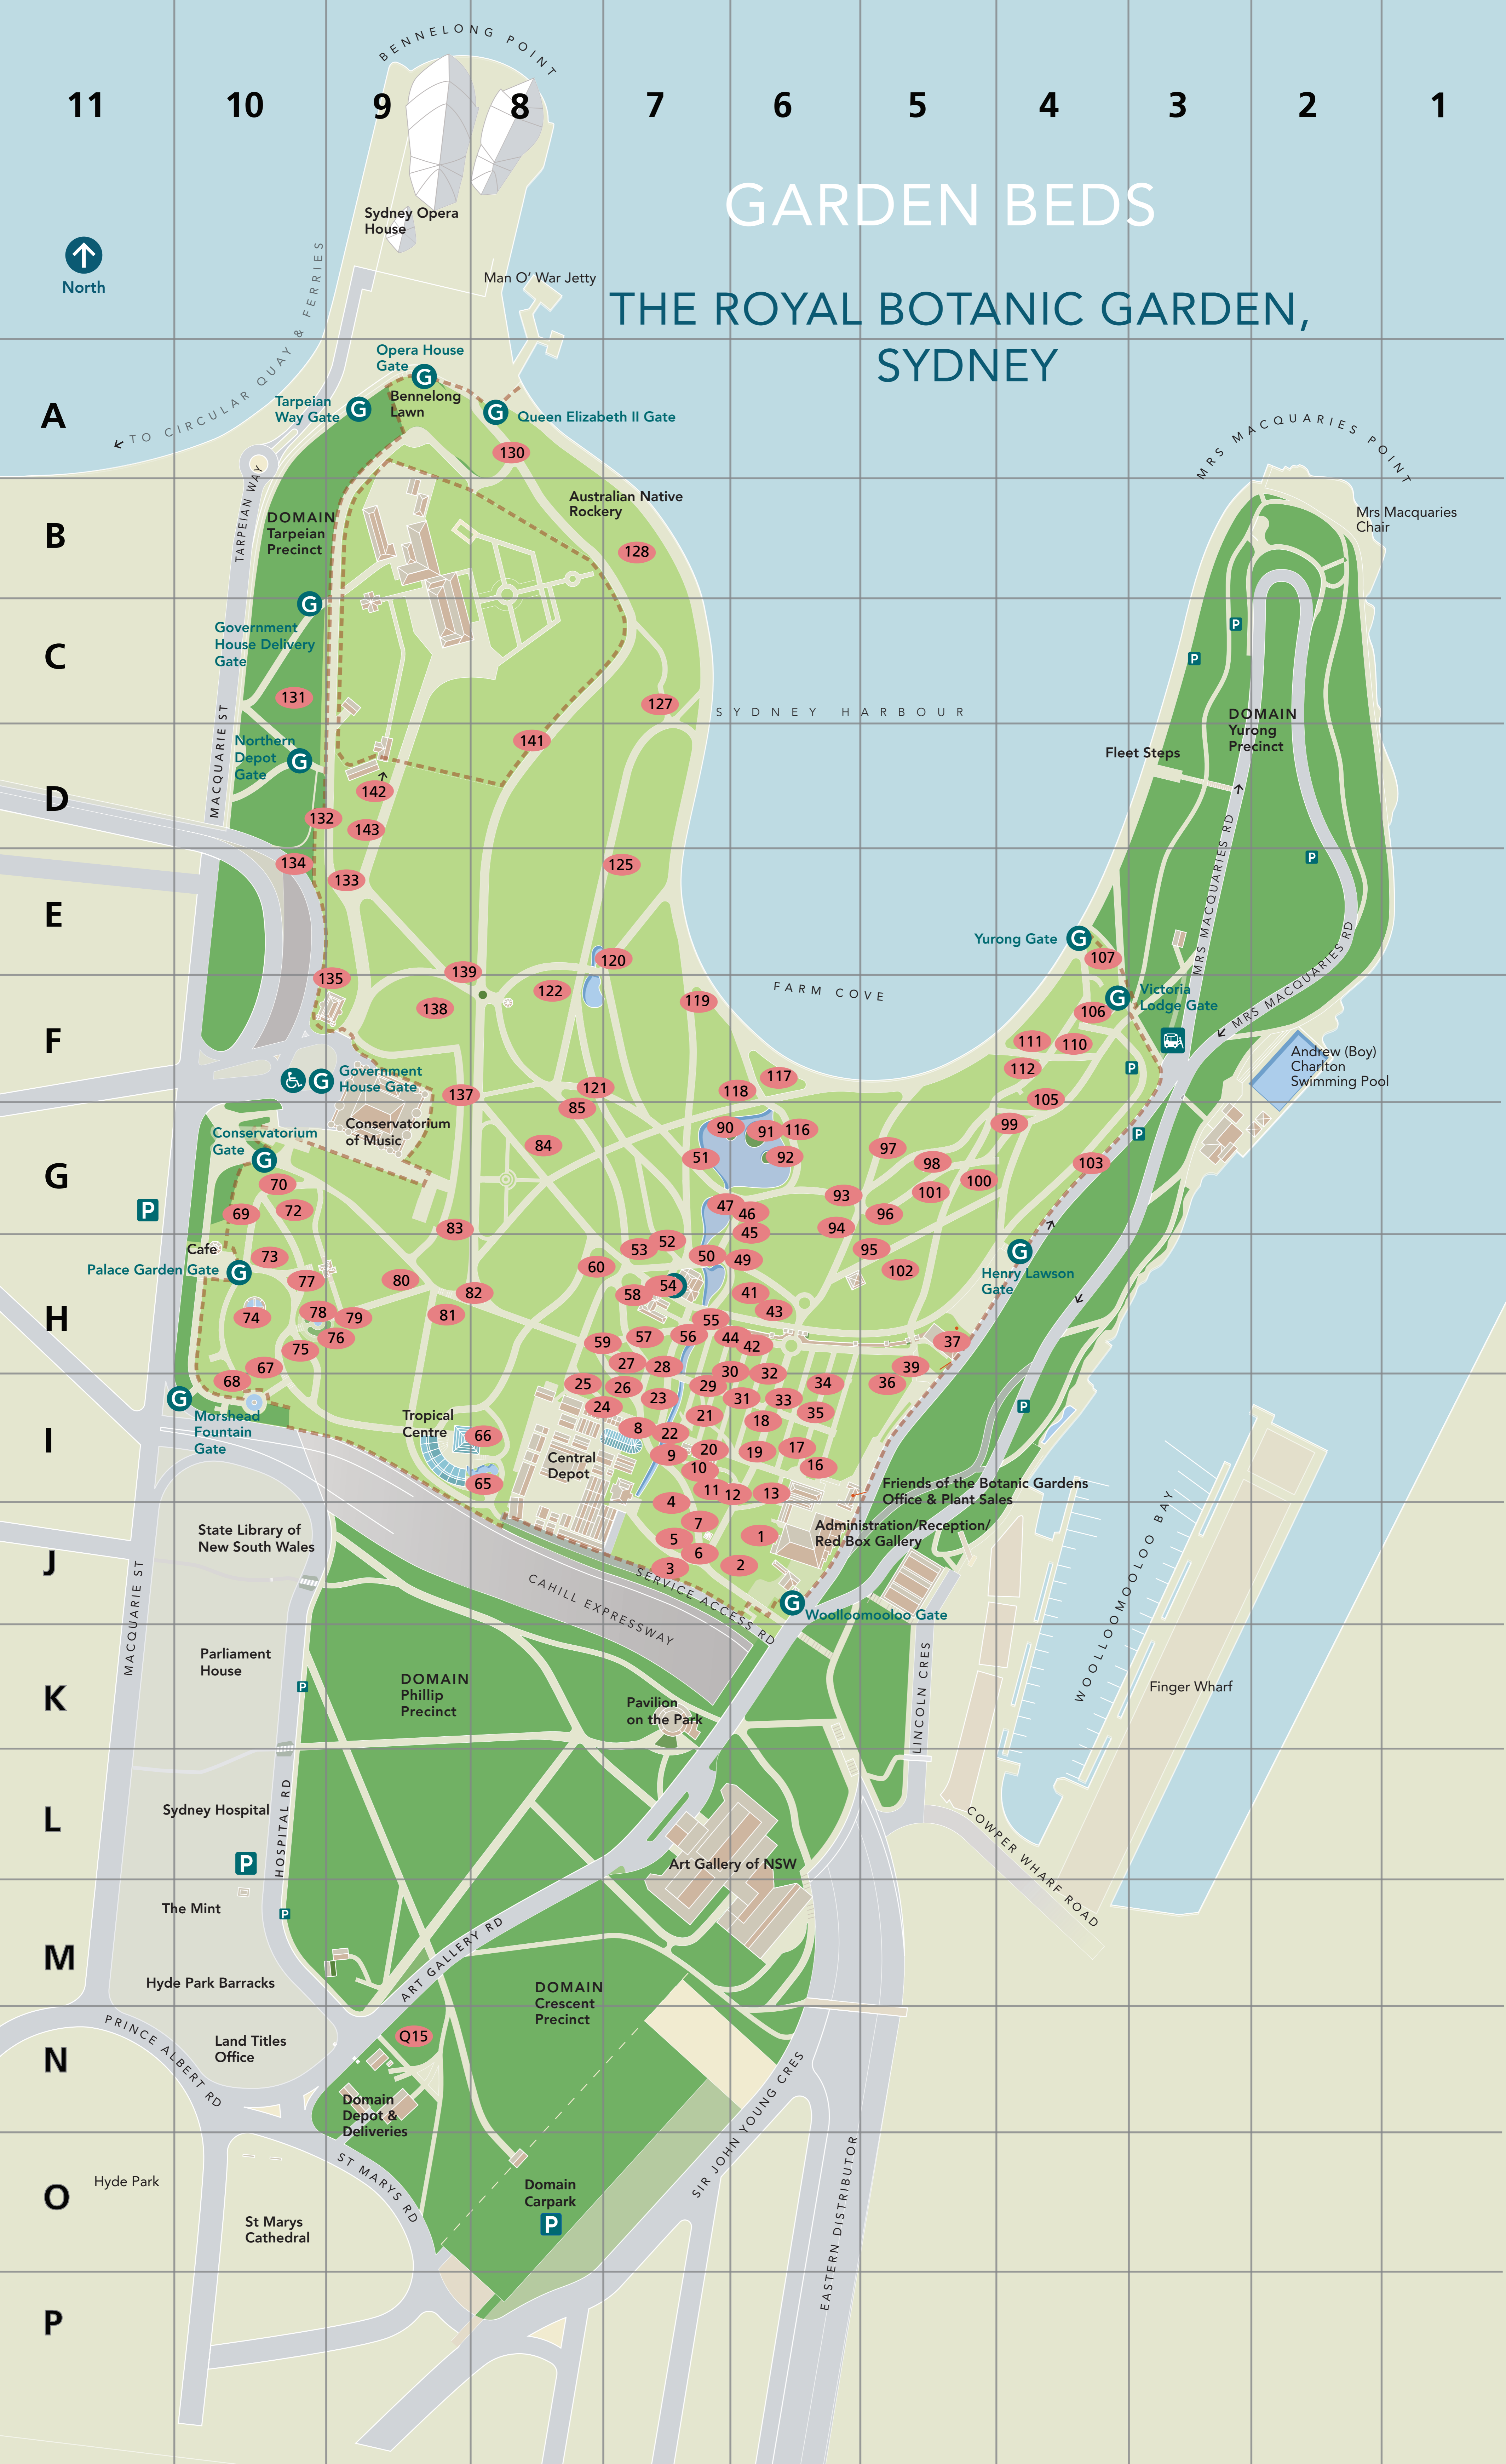

11 10 9 8 7 6 5 4 3 2 1

GARDEN BEDS

THE ROYAL BOTANIC GARDEN, SYDNEY

A
B
C
D
E
F
G
H
I
J
K
L
M
N
O
P

← TO CIRCULAR QUAY & FERRIES

SYDNEY HARBOUR

FARM COVE

MRS MACQUARIES POINT