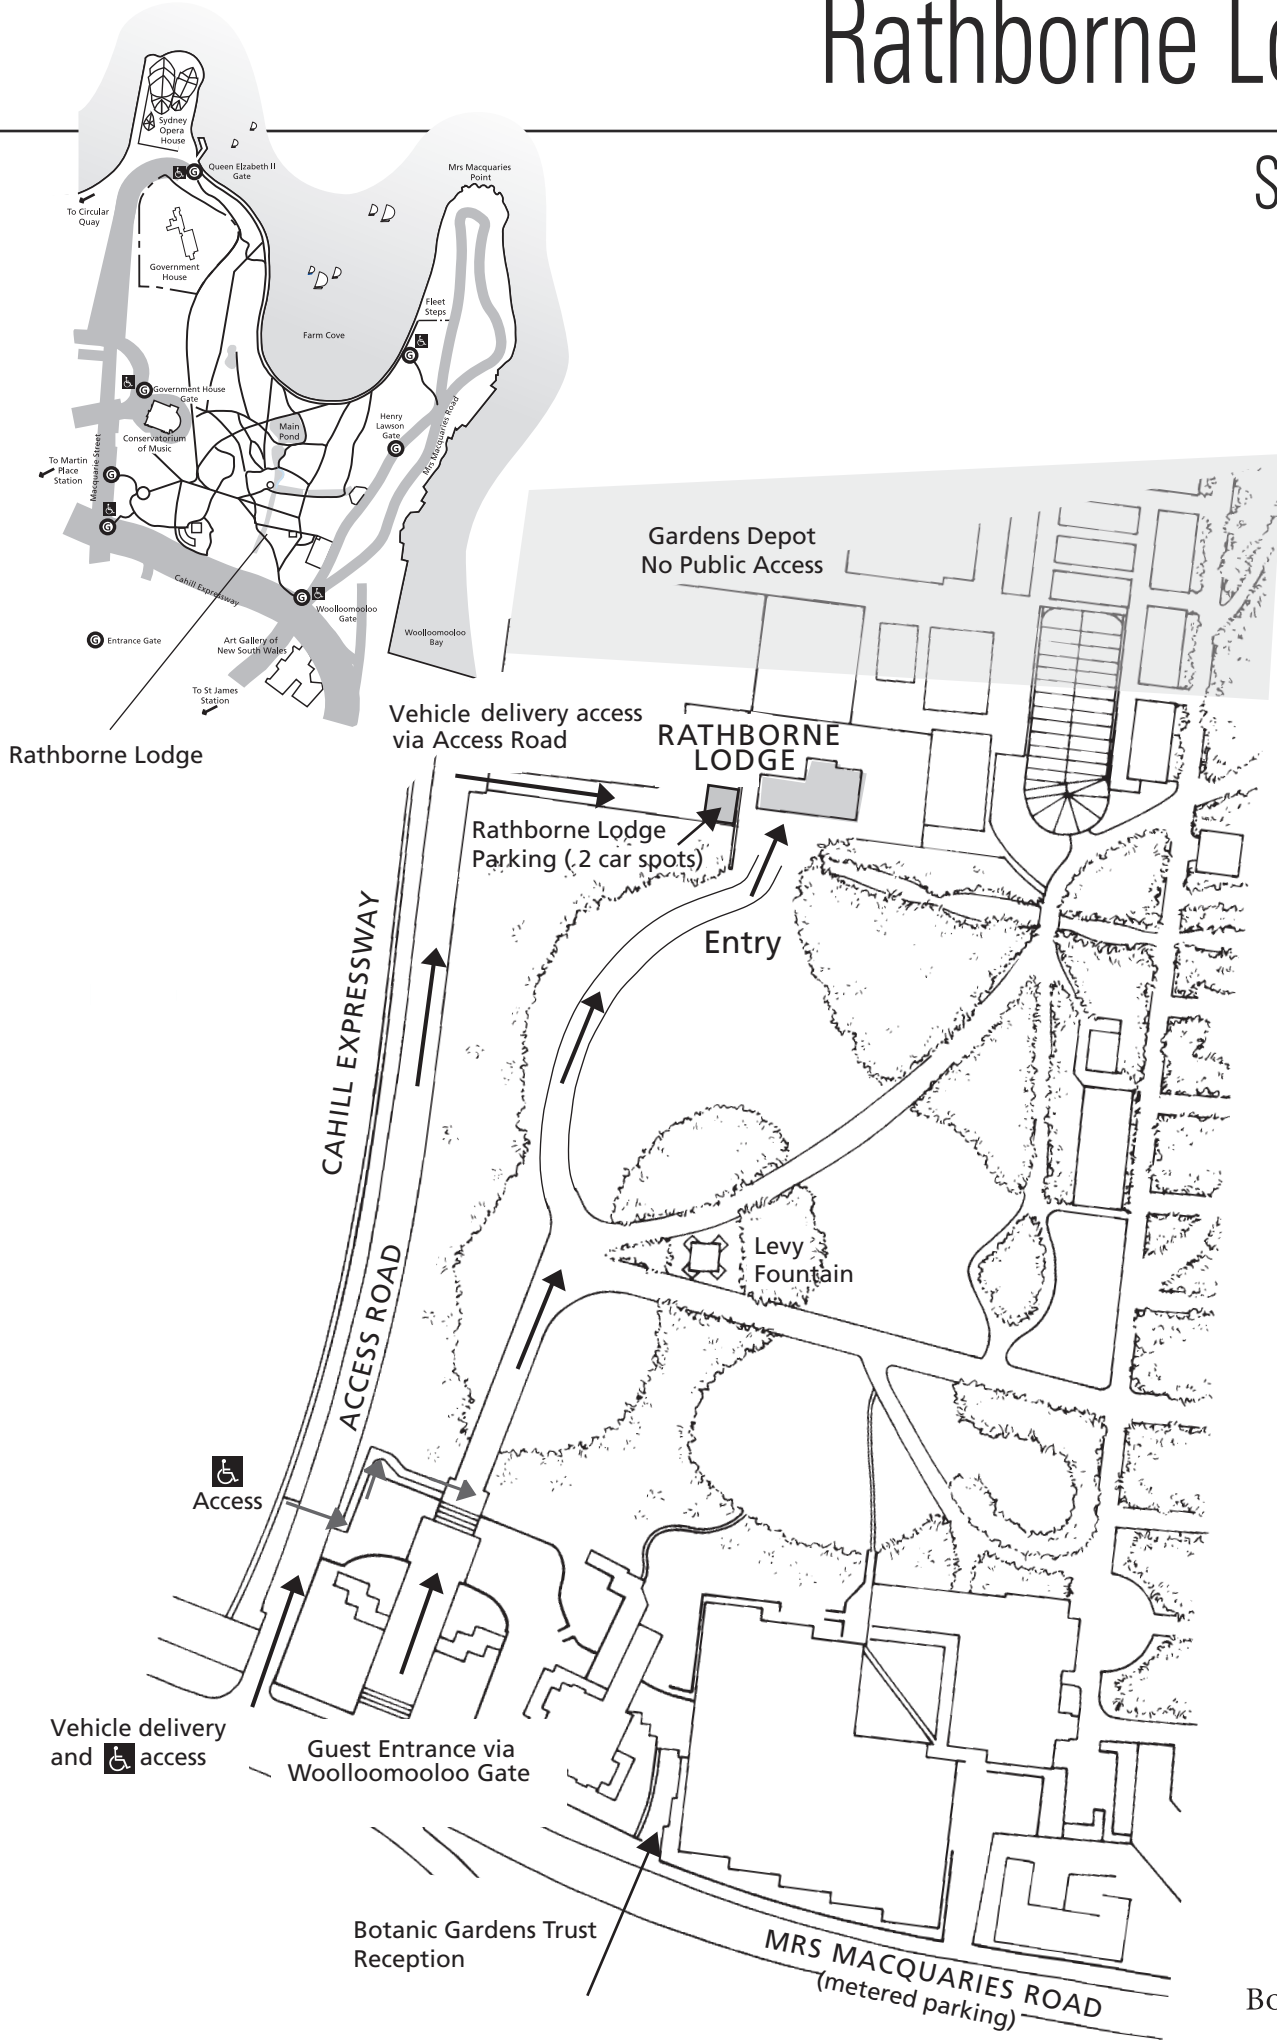

Rathborne Lodge

Site Map

Rathborne Lodge

Gardens Depot
No Public Access

Vehicle delivery access
via Access Road

Rathborne Lodge
Parking (.2 car spots)

Entry

Levy
Fountain

Access

Vehicle delivery
and access

Guest Entrance via
Woolloomooloo Gate

Botanic Gardens Trust
Reception

MRS MACQUARIES ROAD
(metered parking)

The Royal
BOTANIC GARDEN
Sydney