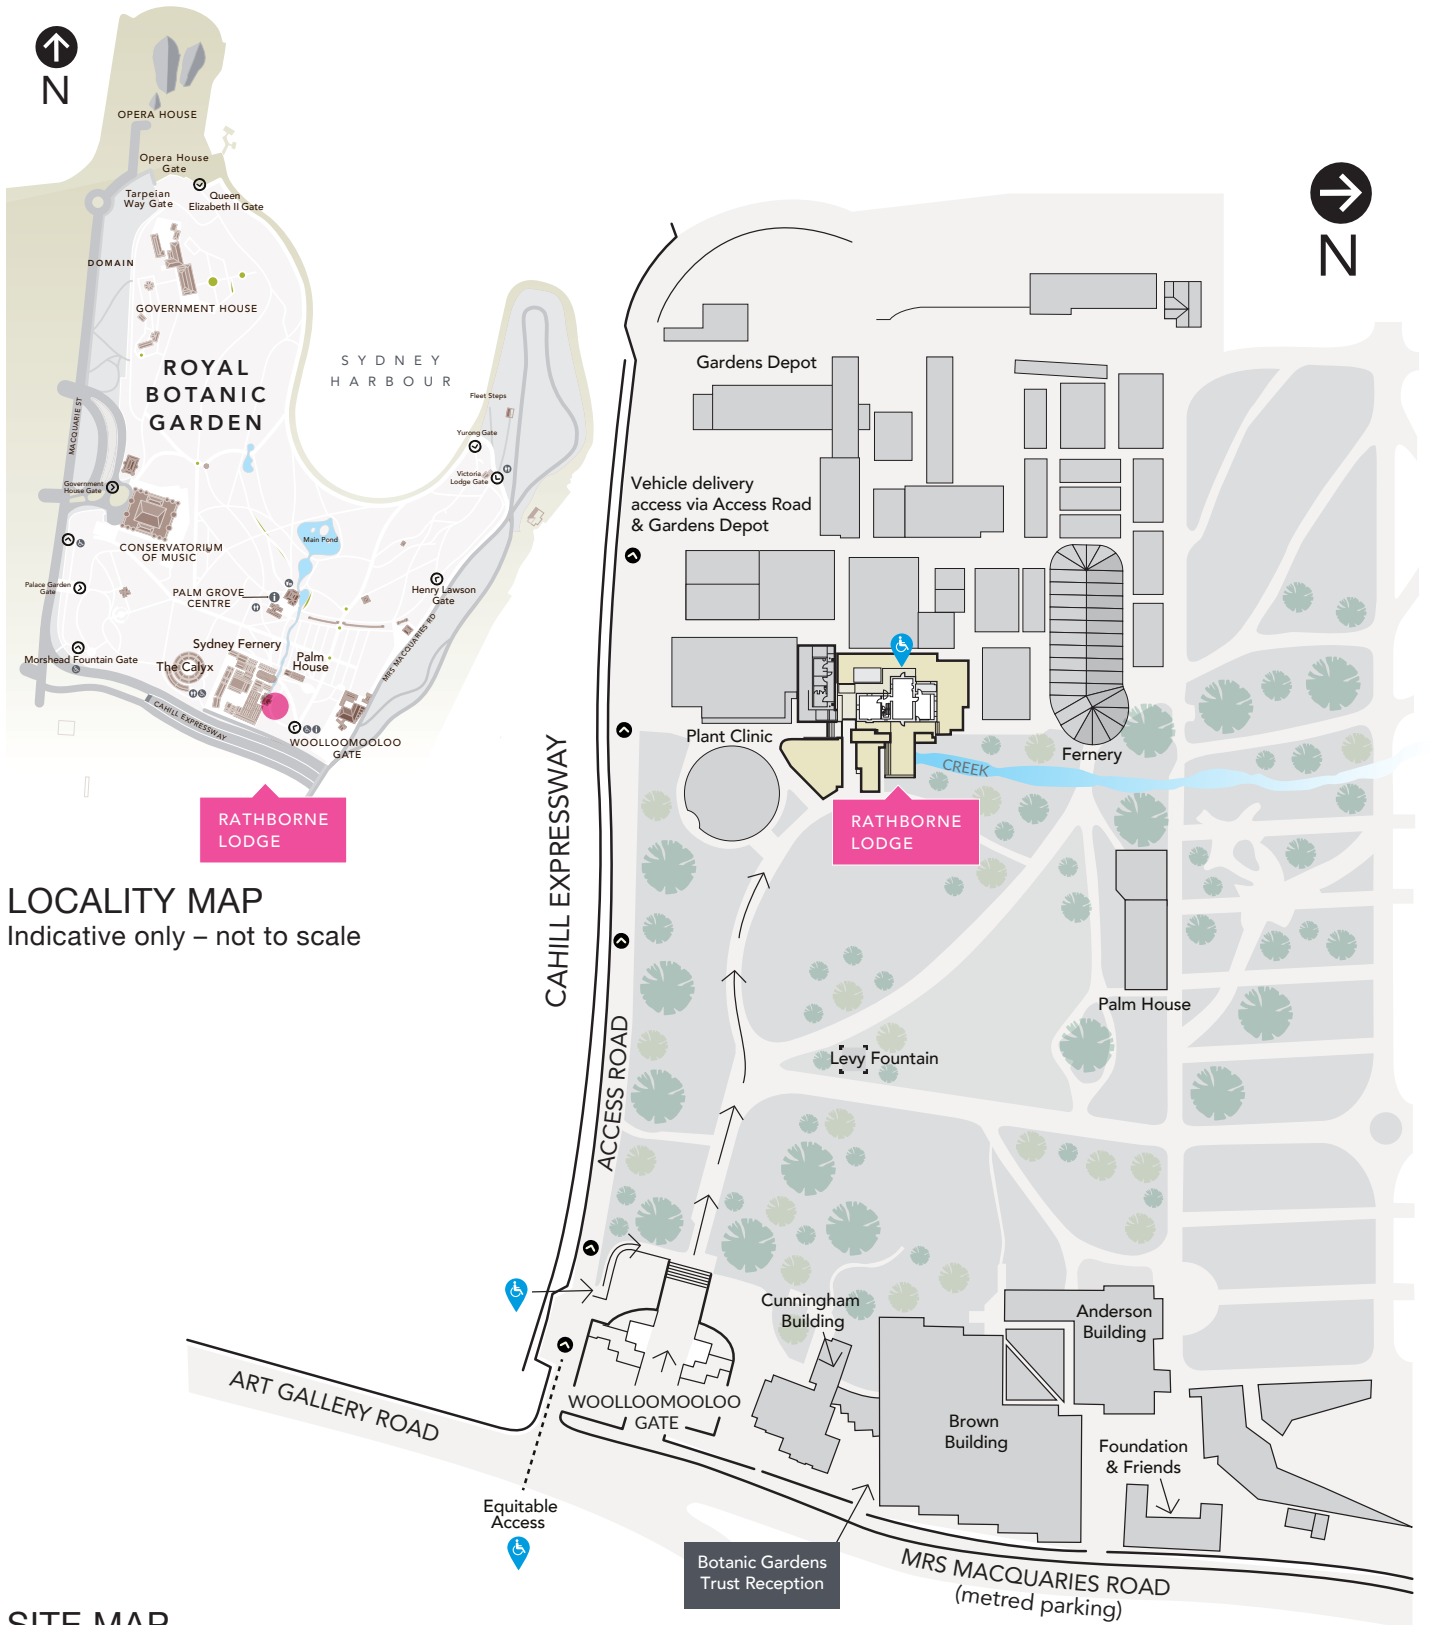

INDOOR/OUTDOOR

Rathborne Lodge

LOCALITY MAP
Indicative only – not to scale

SITE MAP
Indicative only – not to scale

FOR FURTHER INFORMATION, VISIT:
<https://www.rbgsyd.nsw.gov.au/venue-hire/indoor-functions/rathborne-lodge>