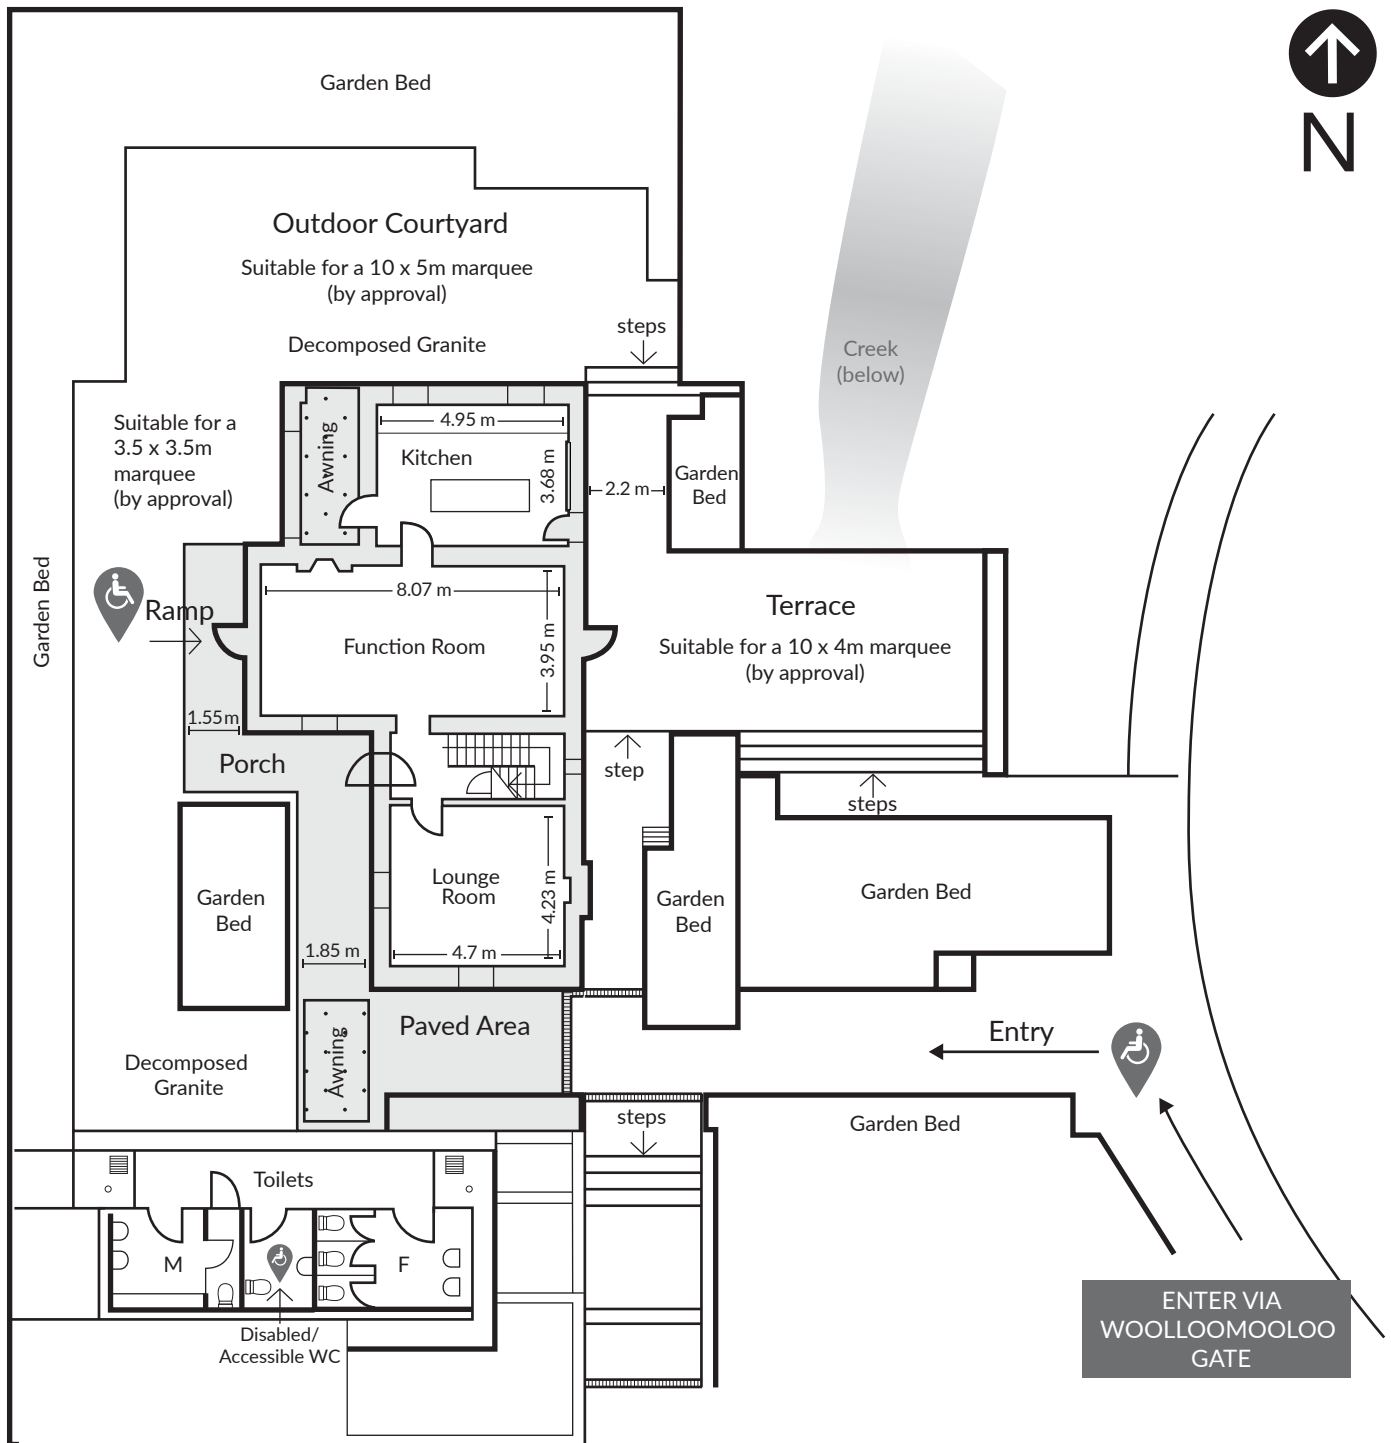

INDOOR/OUTDOOR

Rathborne Lodge

SITE MAP – FLOOR PLAN
Indicative only – not to scale

FOR FURTHER INFORMATION, VISIT:
<https://www.rbgsyd.nsw.gov.au/venue-hire/indoor-functions/rathborne-lodge>