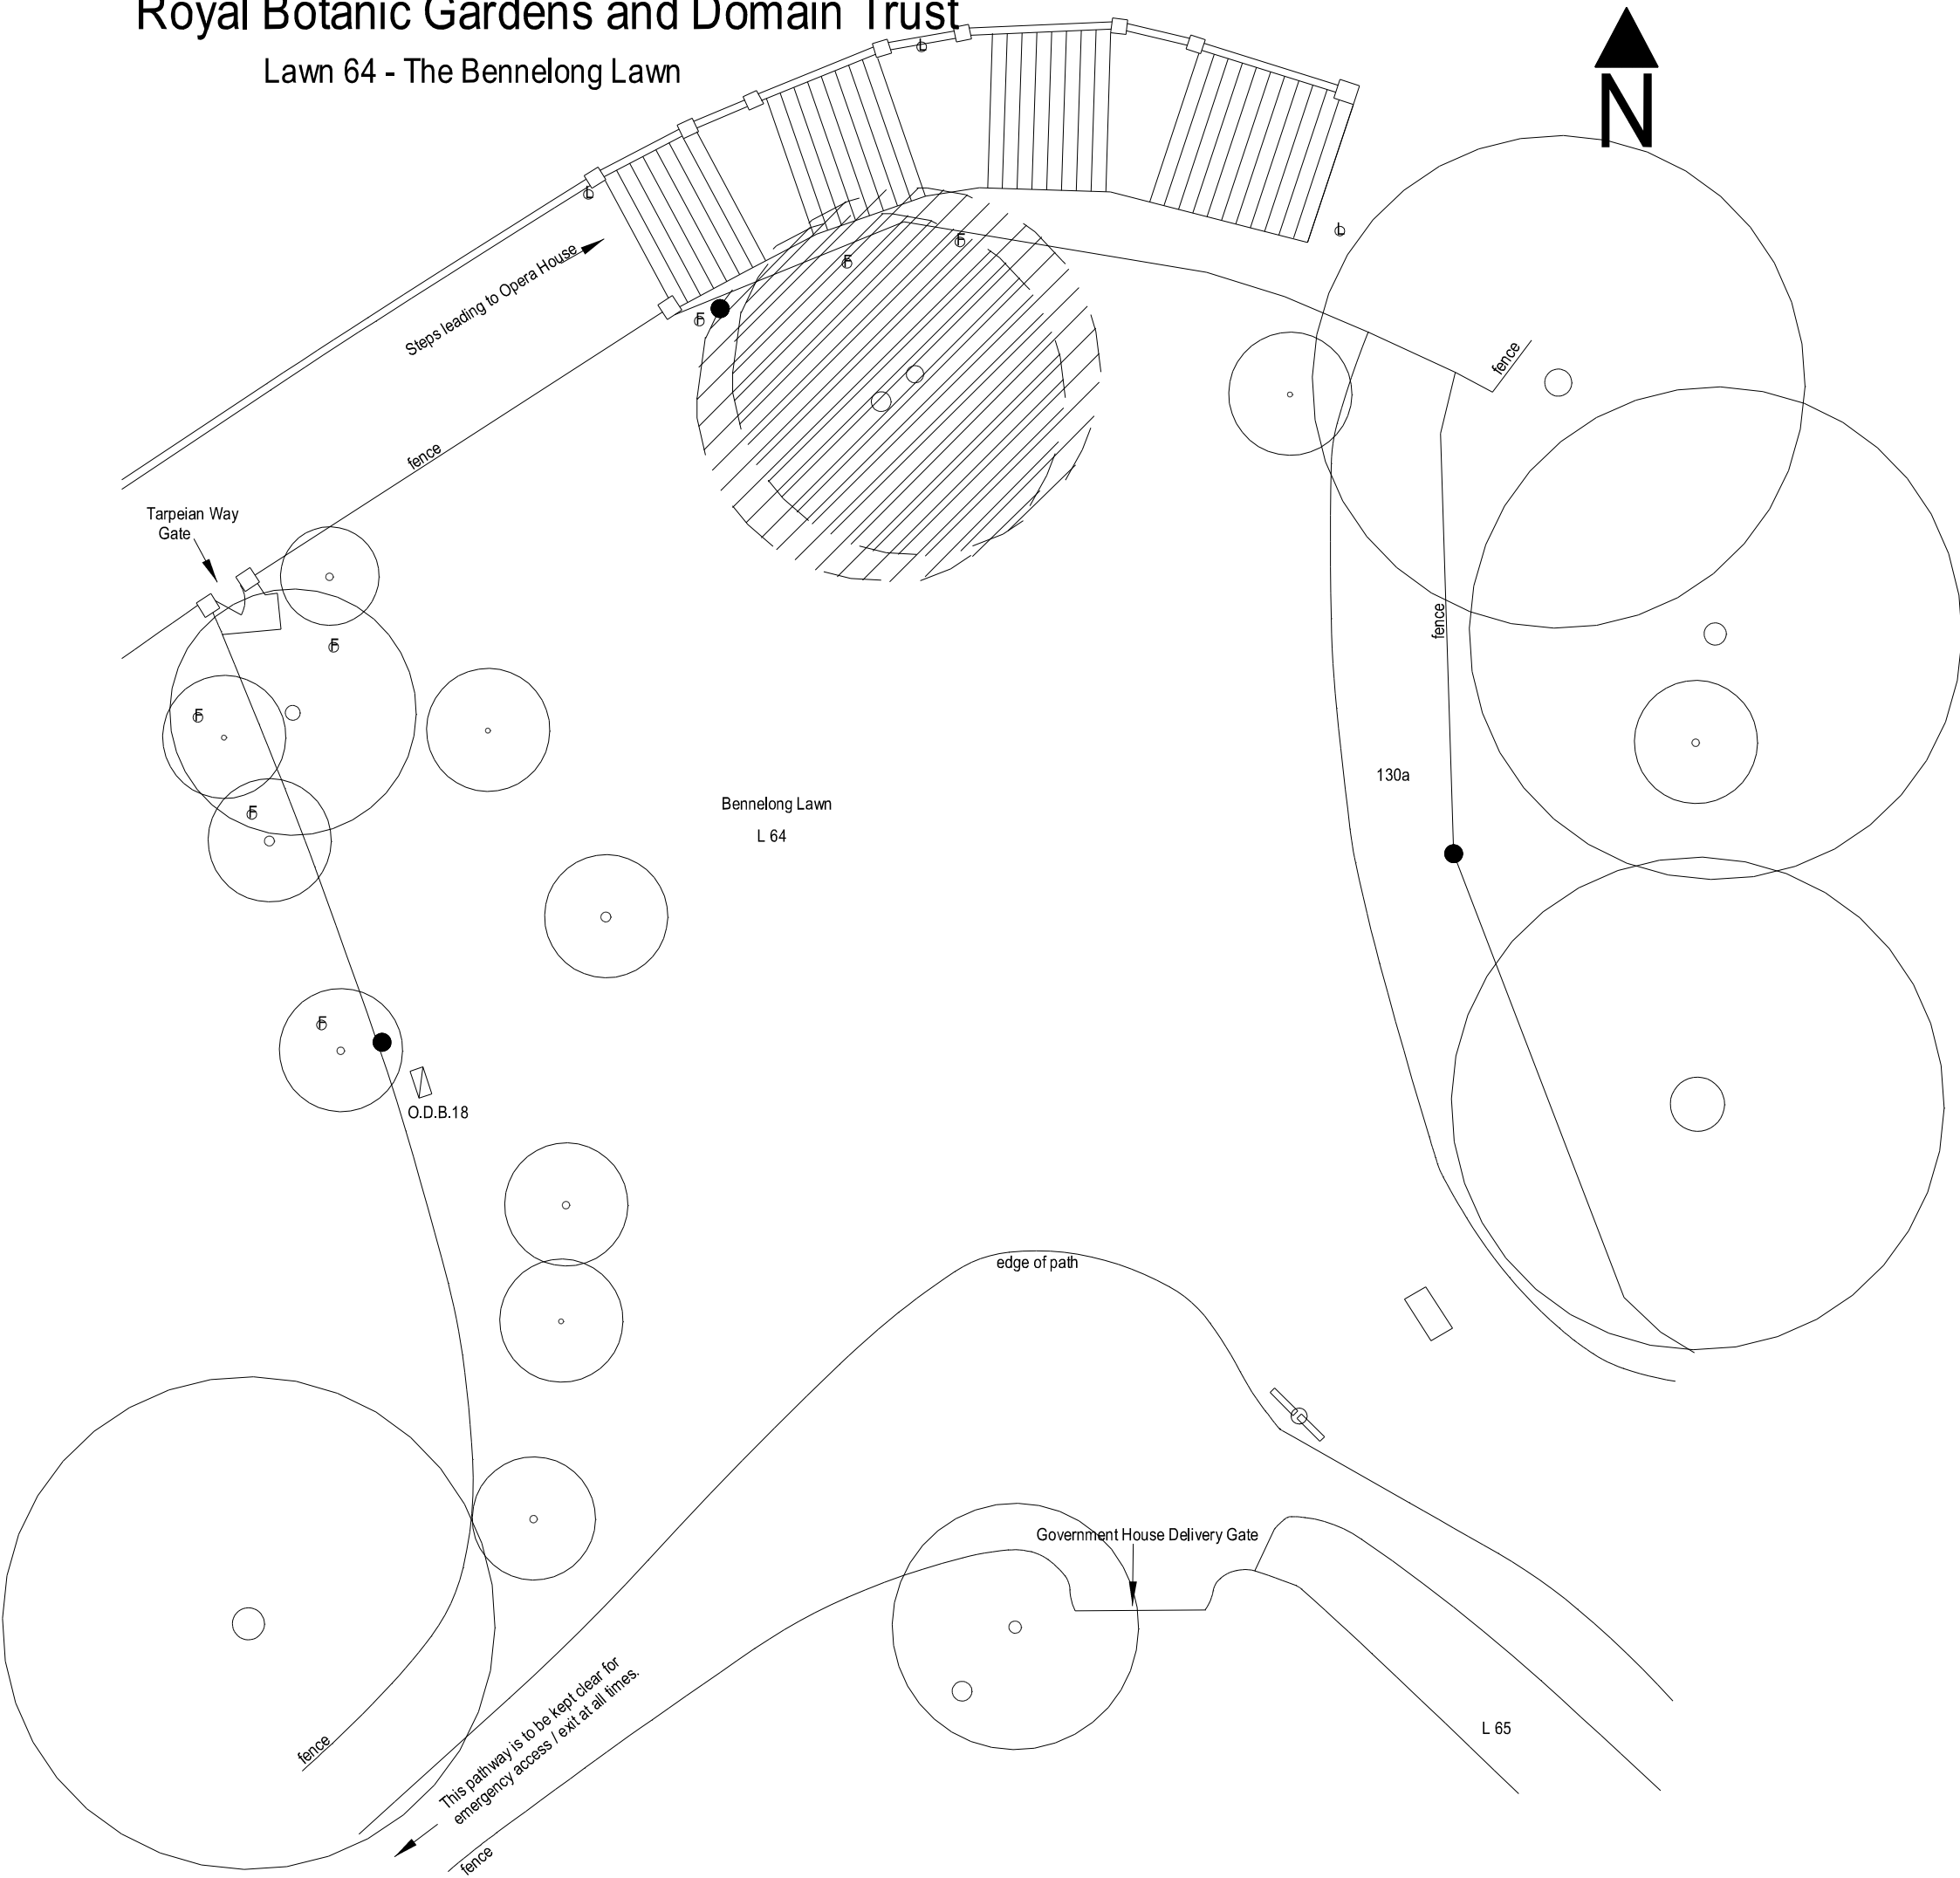

Royal Botanic Gardens and Domain Trust

Lawn 64 - The Bennelong Lawn

KEY

-  Position of trees
-  Tap
-  Outside distribution board
-  Flood light
-  Lawn number
-  Signpost
-  Seat
-  Trees to be barricaded by event organiser

Government House

DATE : MAY 2008

SCALE : 0 2 4 6 8 10 M.