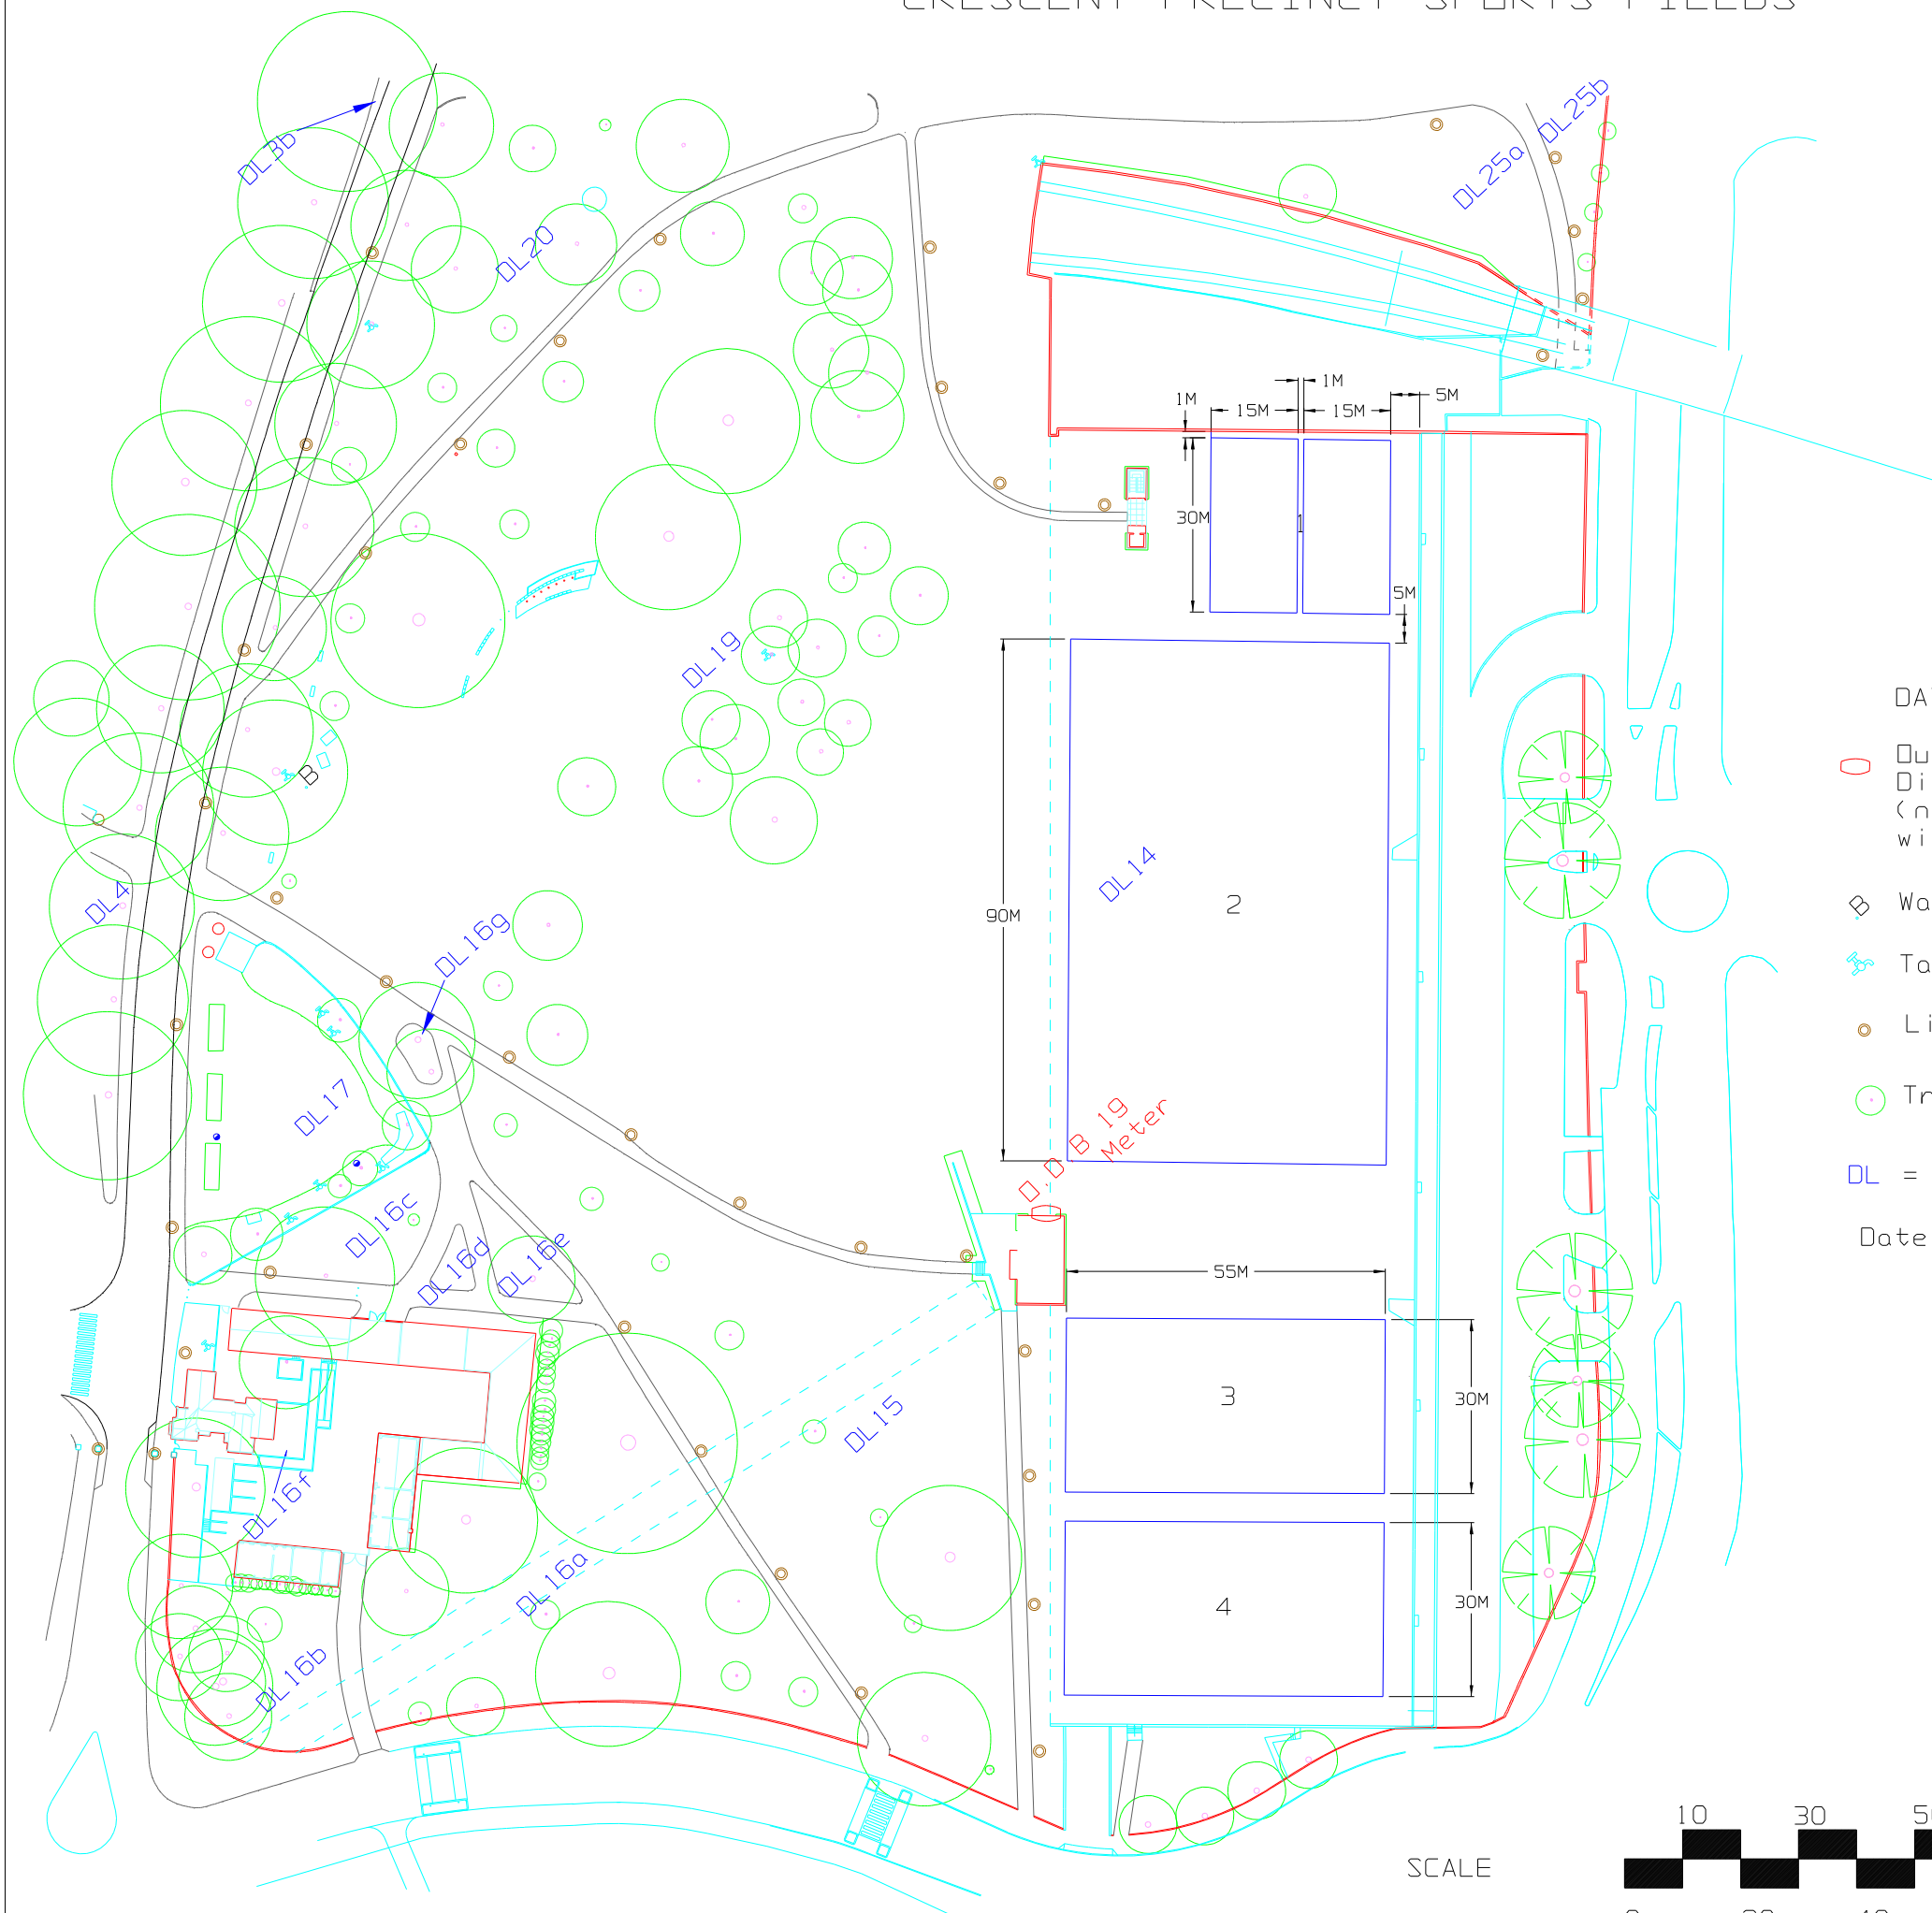

## CRESCENT PRECINCT SPORTS FIELDS

### LEGEND

- DATE : JANUARY 2015
- Outside Electrical Distribution Board (needs to be hard wired for external use)
  - Water Drinking Fountain
  - Tap
  - Light Pole
  - Tree
  - DL = Lawn Number
- Date 19 03 2015

SCALE