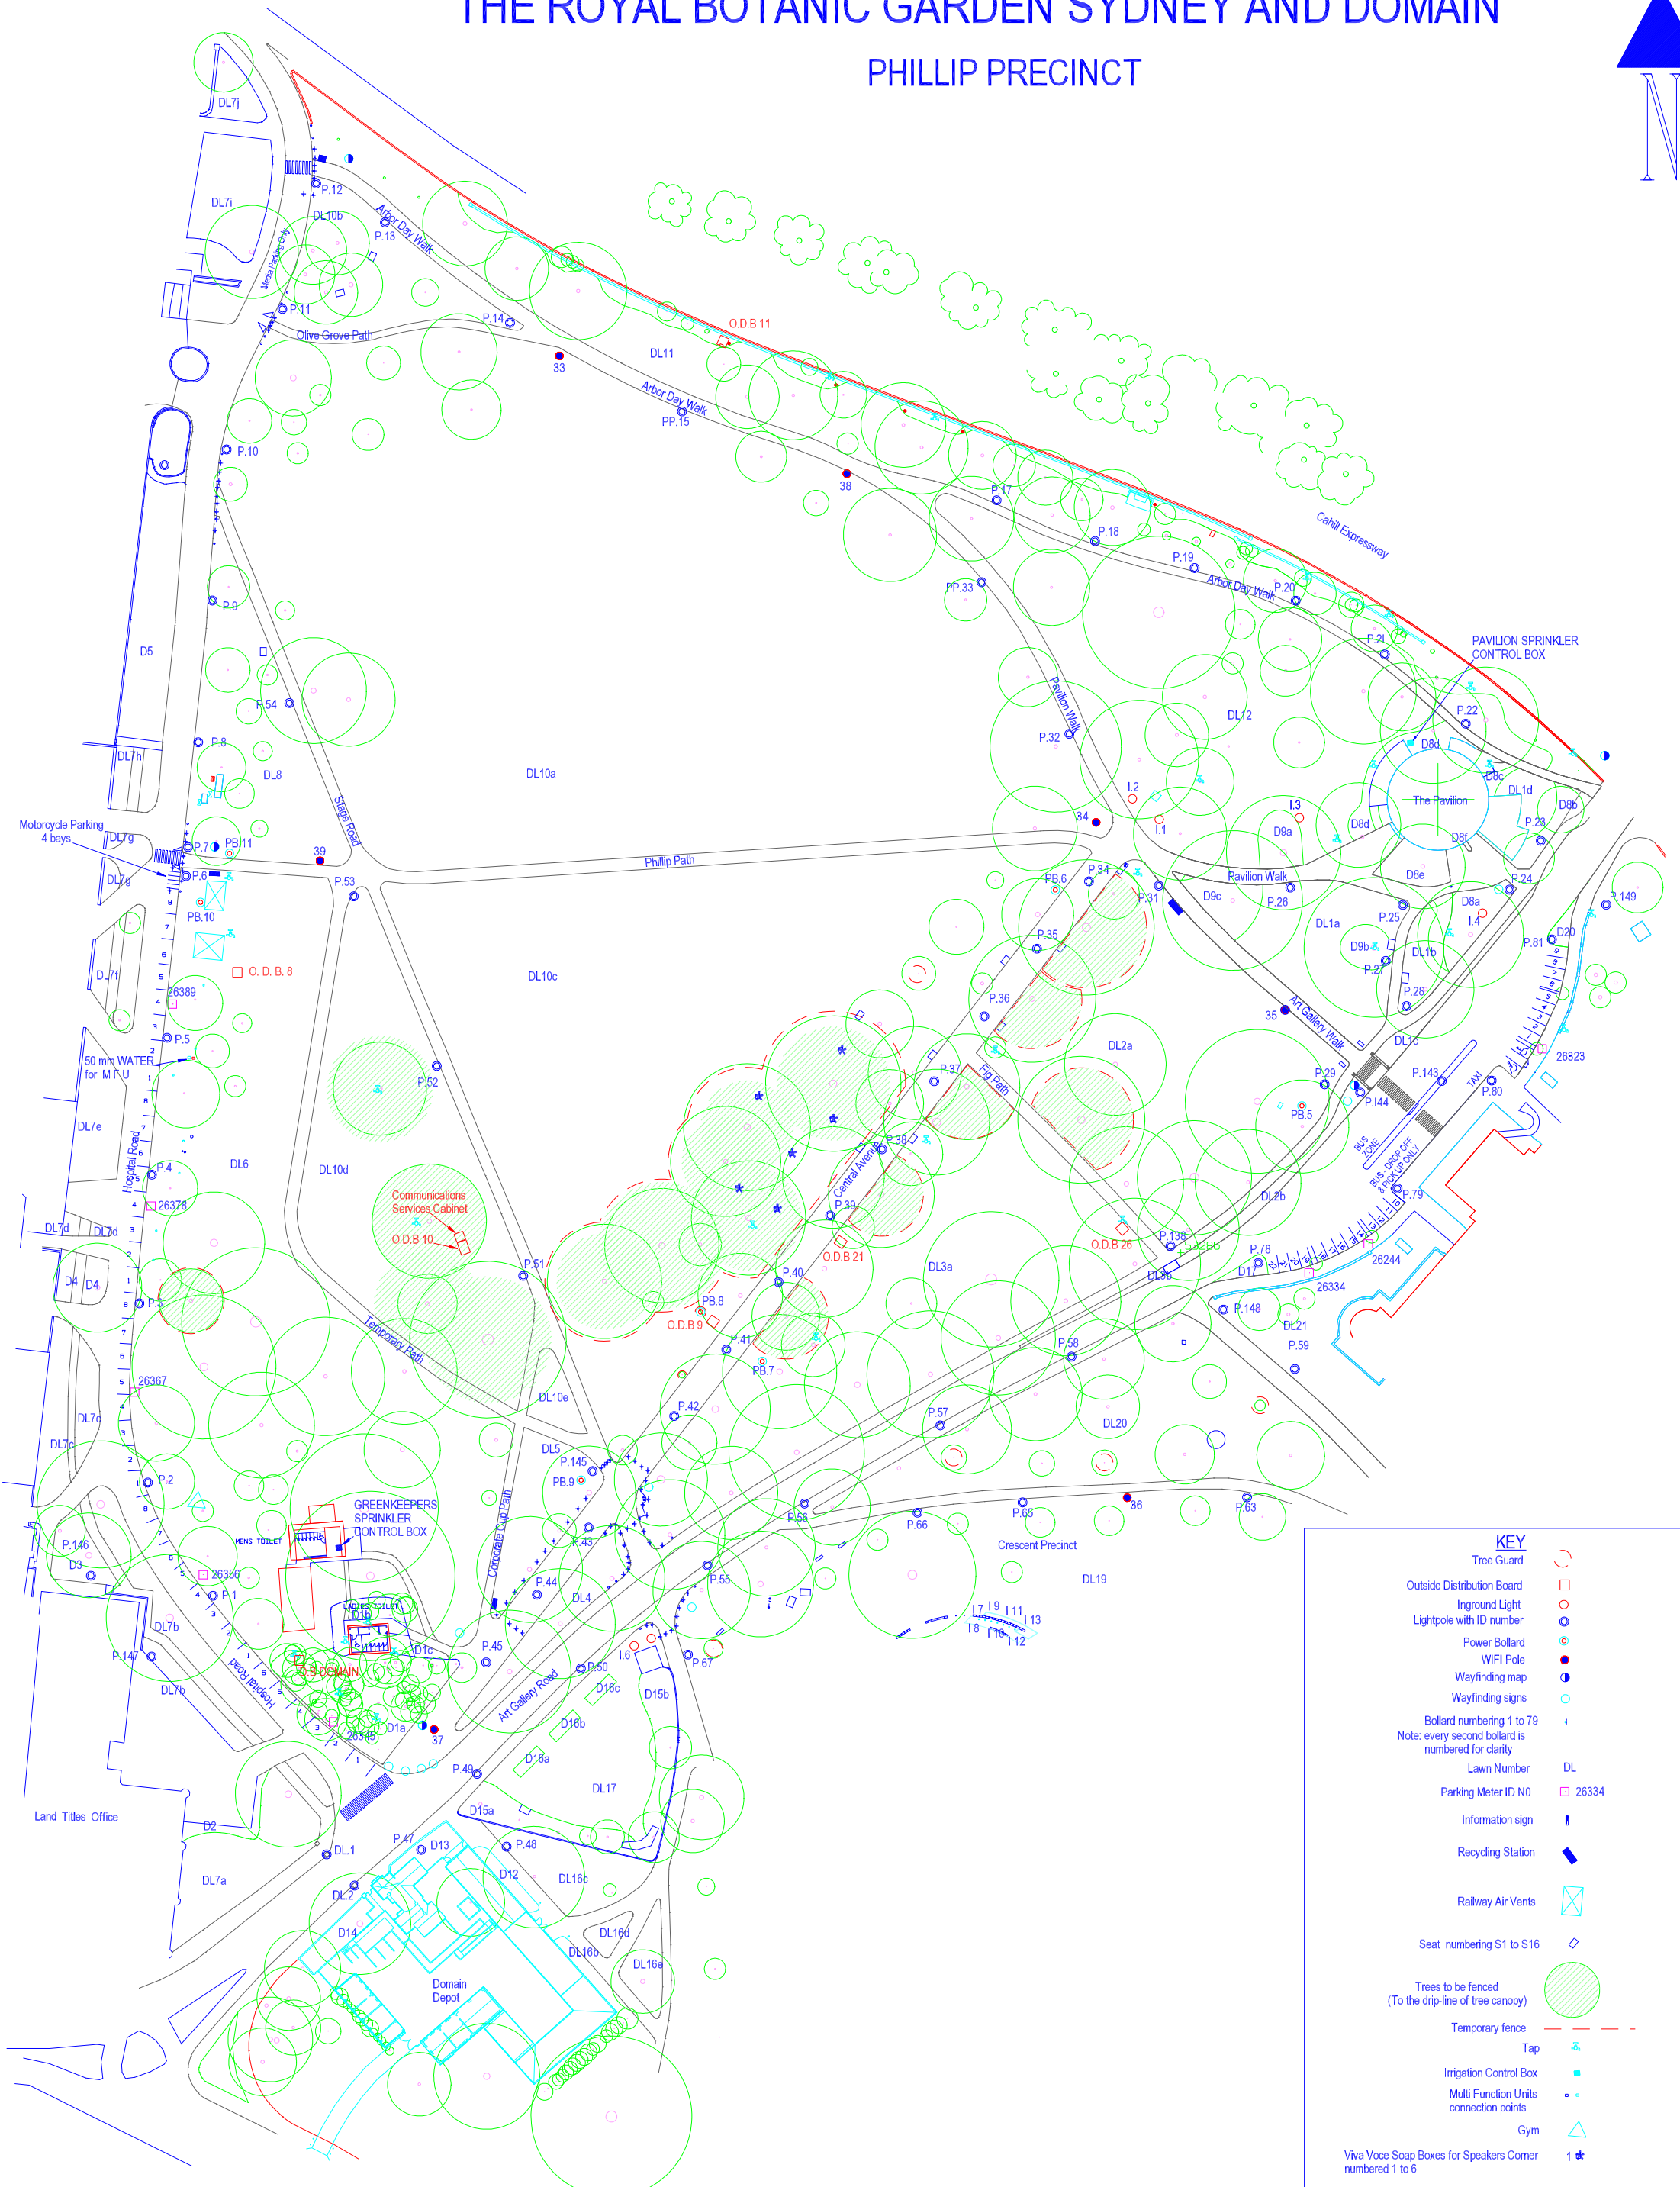

THE ROYAL BOTANIC GARDEN SYDNEY AND DOMAIN

PHILLIP PRECINCT

KEY

- Tree Guard
- Outside Distribution Board
- Inground Light
- Lightpole with ID number
- Power Bollard
- WiFi Pole
- Wayfinding map
- Wayfinding signs
- Bollard numbering 1 to 79
Note: every second bollard is numbered for clarity
- Lawn Number
- Parking Meter ID NO
- Information sign
- Recycling Station
- Railway Air Vents
- Seat numbering S1 to S16
- Trees to be fenced
(To the drip-line of tree canopy)
- Temporary fence
- Tap
- Irrigation Control Box
- Multi Function Units connection points
- Gym
- Viva Voce Soap Boxes for Speakers Corner numbered 1 to 6

SCALE:

DATE: AUGUST 2017