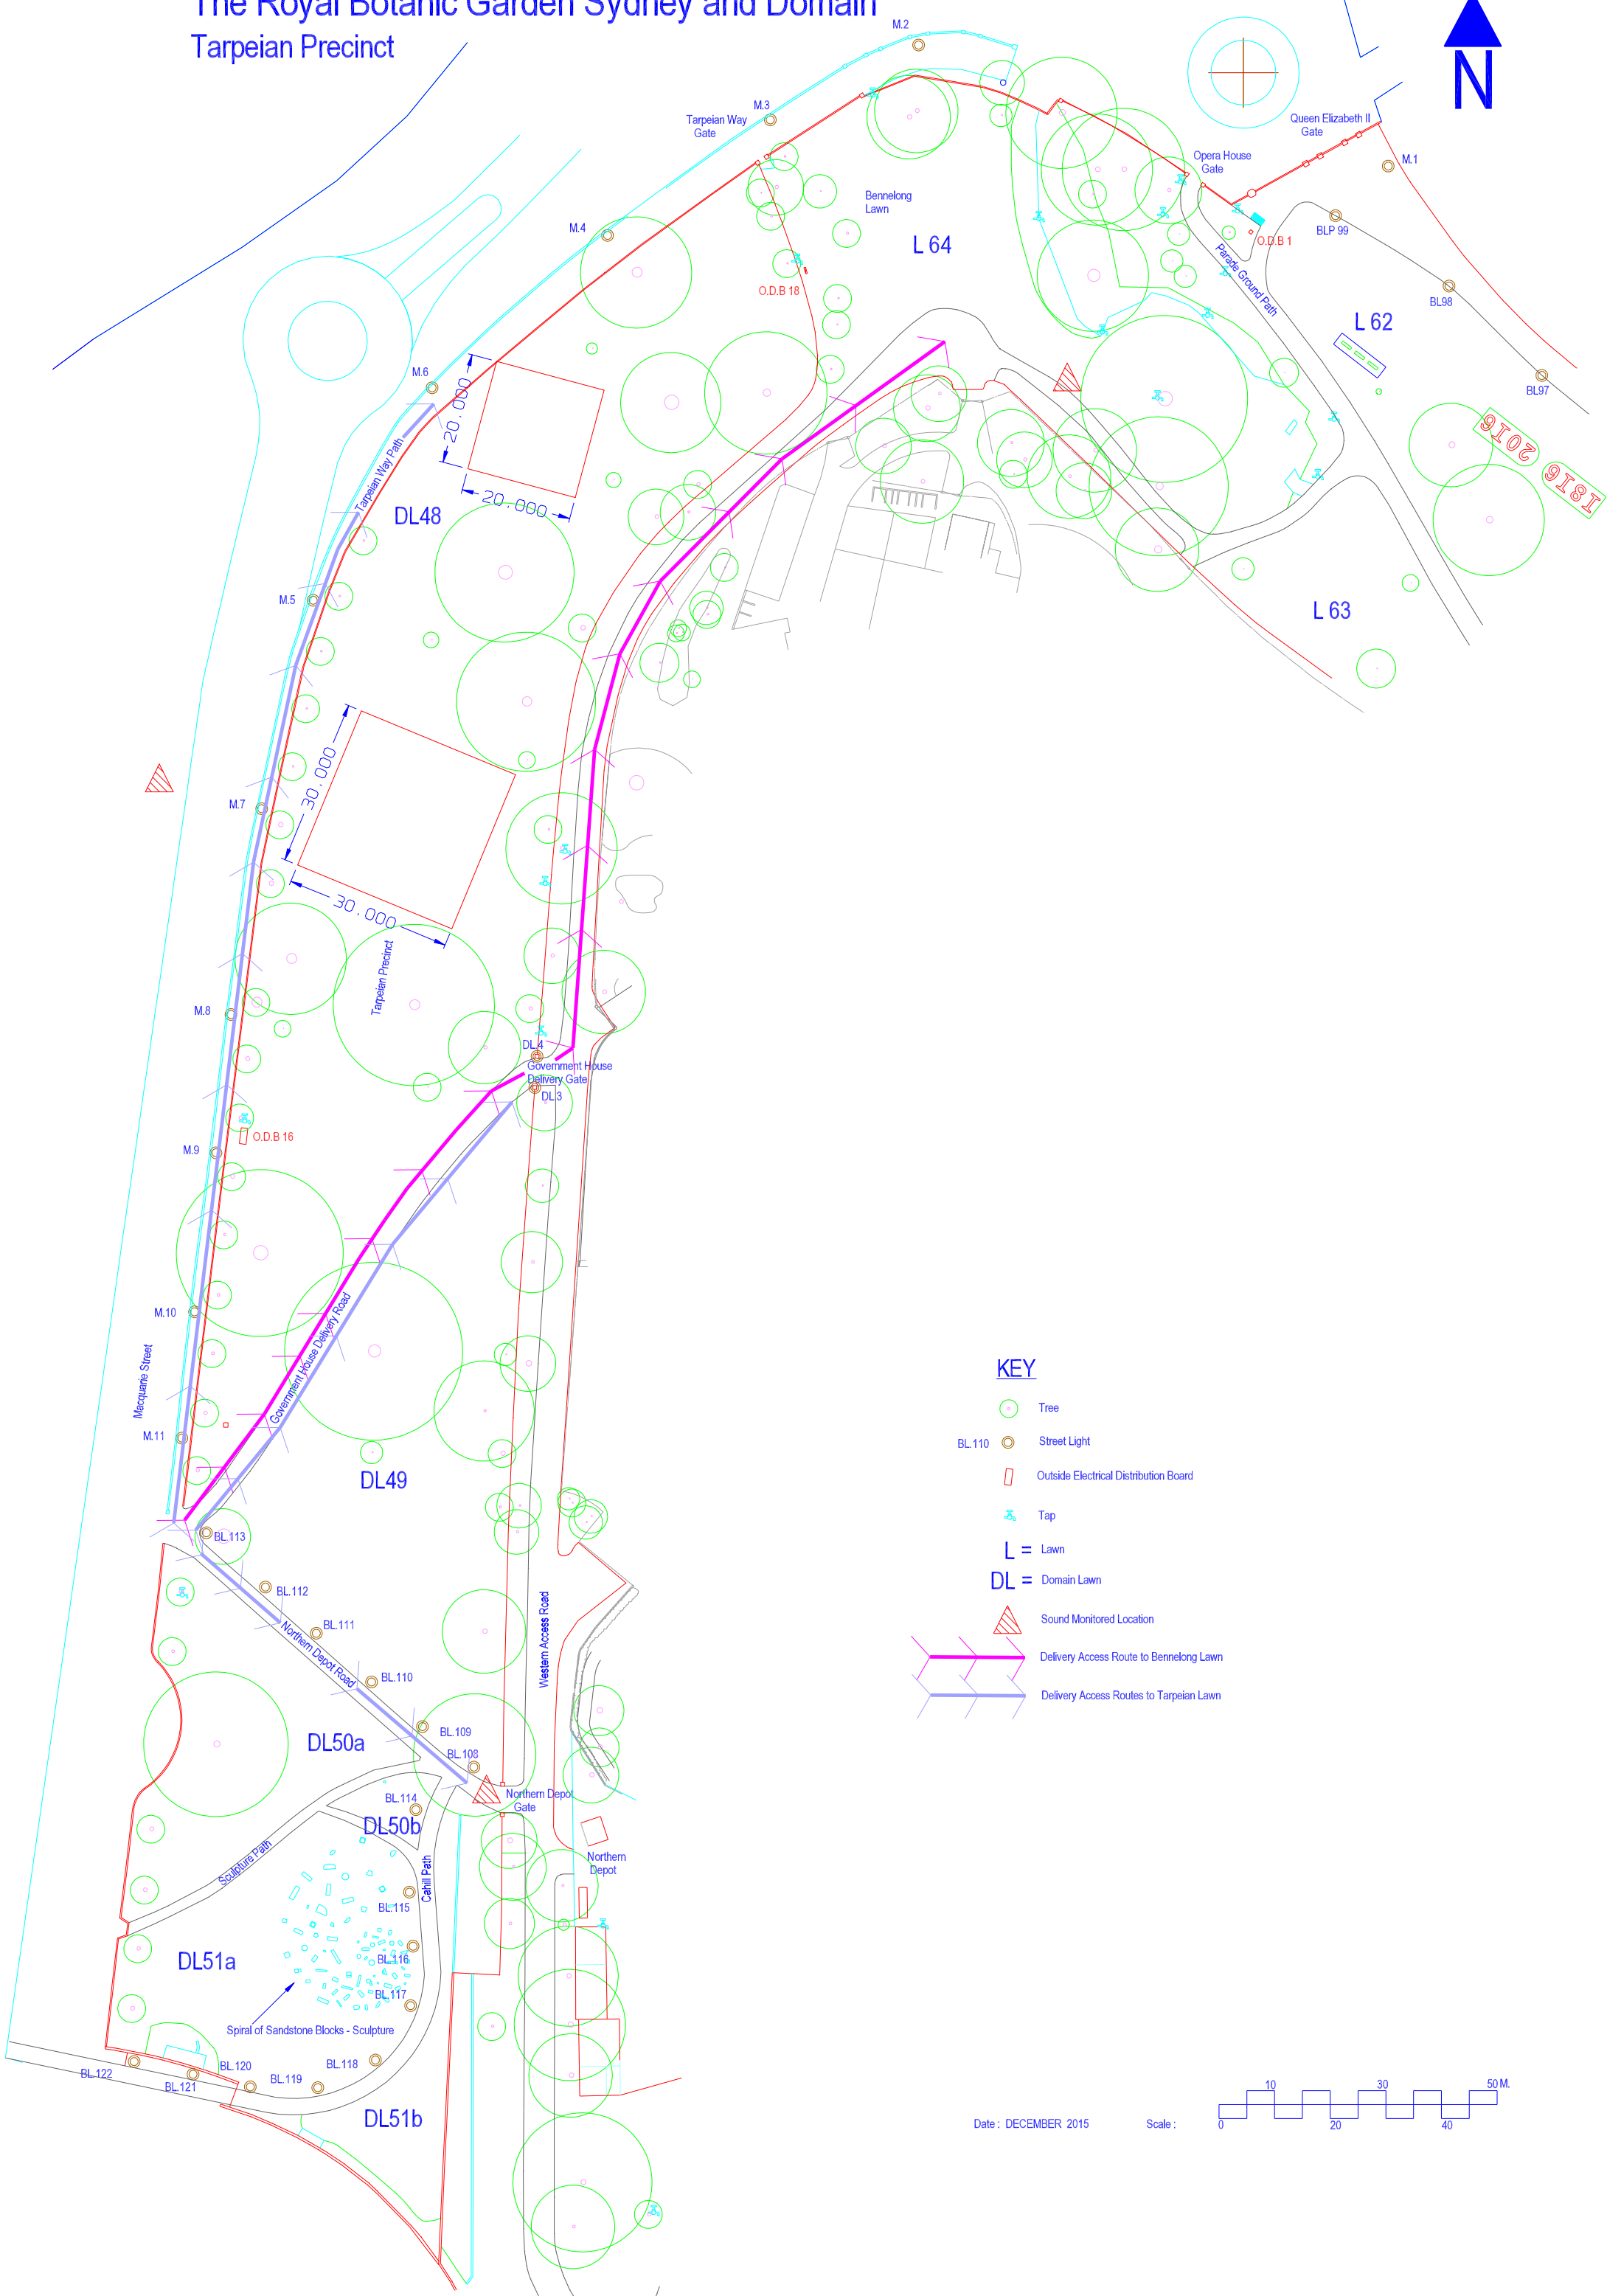

The Royal Botanic Garden Sydney and Domain Tarpeian Precinct

KEY

- Tree
- BL.110 Street Light
- Outside Electrical Distribution Board
- Tap
- L = Lawn
- DL = Domain Lawn
- Sound Monitored Location
- Delivery Access Route to Bennelong Lawn
- Delivery Access Routes to Tarpeian Lawn

Date: DECEMBER 2015

Scale: