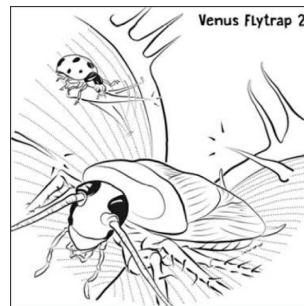

Venus Flytrap

Can you snap as fast as a hungry meat-eating plant?

Lest get snapping

Watch the Venus Flytrap video at <https://youtu.be/YtWVrwTT5IA>. Print two copies of the SNAP cards and cut them out. PLAY: Each player quickly turns over the top card from their face-down pile. When someone turns over a card that matches the other player's, they race to SNAP!

Snap Traps

Venus Flytraps use electricity and hydraulics to prepare and launch their swift attack

Light Traps

Once inside the Cobra Lily, escape is impossible. The exhausted victim falls to its death.